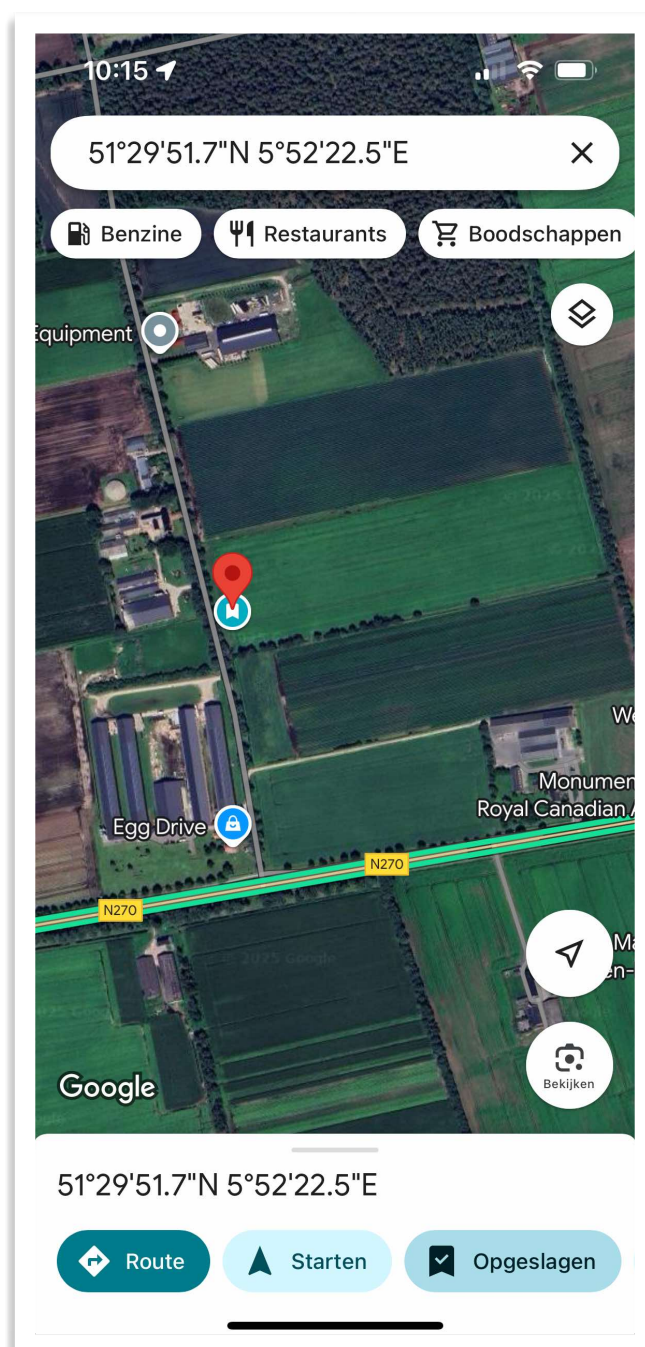

Competition Locations & Parking Information ENC 2025

Welcome to our event! Below are the details of the three competition fields, including parking and general guidelines. Please read carefully to ensure a smooth and respectful experience for everyone.

Field 1 - Main Field with Live Stream (Road: Meerselsepeel,, Ysselsteyn)

- This is the main competition field where live streaming will take place.
- **Parking:** You may park by the side of the road.

Field 2

- **Parking:** Park at the campsite across the road. Camping the Linde.
- **Facilities:** Toilets and other amenities are kindly provided by camping De Linde.
- **Location: (Haag, Merselo)**

Field 3

- **Parking:** Park between the trees, but please ensure you do not block anyone's exit!
- **Location:** Ringweg , Ysselsteyn

Overall Layout

- The three fields are in close proximity to each other and near the main meeting location, **the Pionier**.
- **Location Reference:**

Important Guidelines

- **Dog Safety:** Keep a close eye on your dog when off-lead. The roads around the fields are in use, and traffic will be passing.
- **Respect the Landowners:** Our event is only possible thanks to the generosity of local farmers. Please pick up after your dog and respect their wishes.