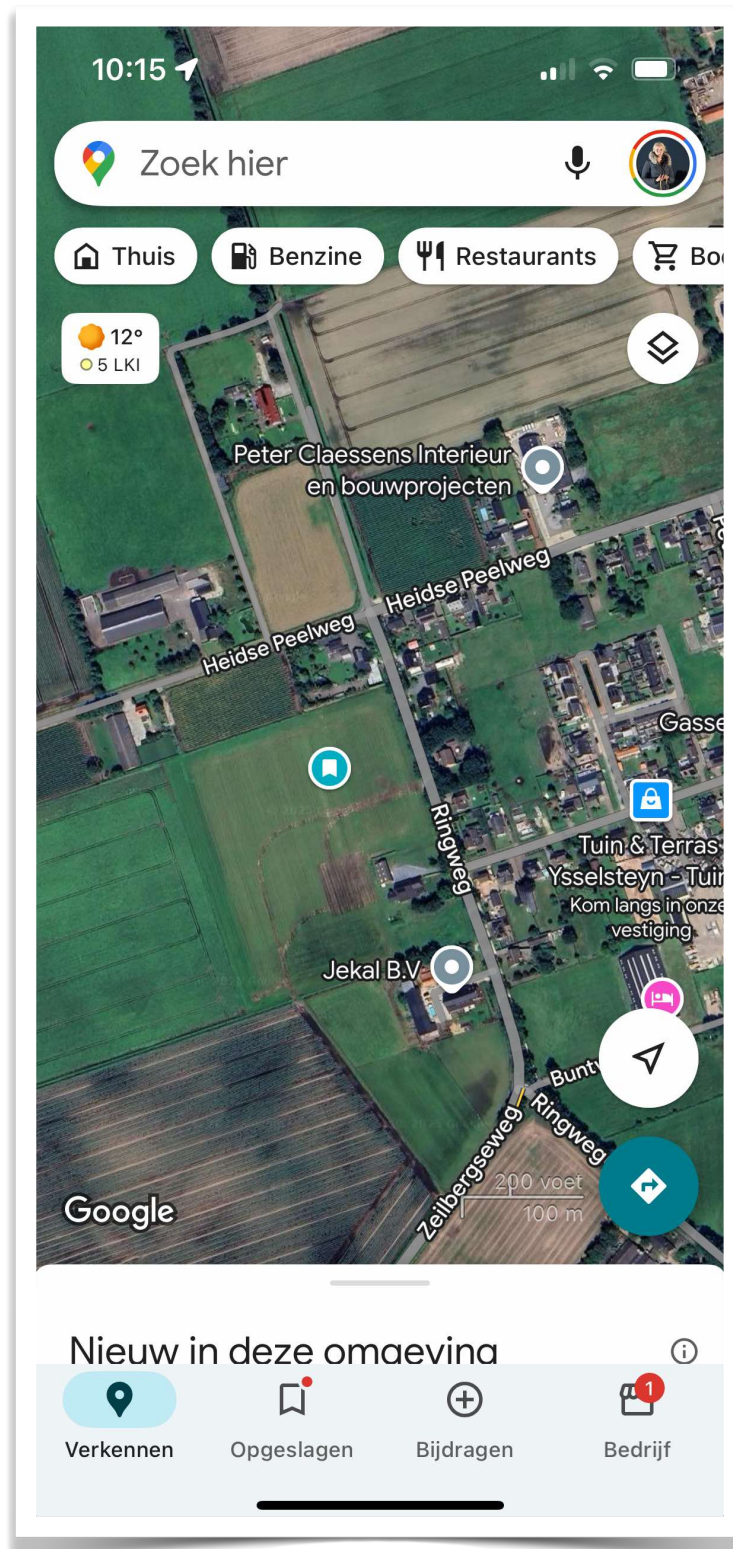

Competition Locations & Parking Information ENC 2025

Welcome to our event! Below are the details of the three competition fields, including parking and general guidelines. Please read carefully to ensure a smooth and respectful experience for everyone.

Field 1 - Main Field with Live Stream (Road: Meerselsepeel,, Ysselsteyn)

- This is the main competition field where live streaming will take place.
- **Parking:** You may park by the side of the road.

Field 2

- **Parking:** Park at the campsite across the road. Camping the Linde.
- **Facilities:** Toilets and other amenities are kindly provided by camping De Linde.
- **Location: (Haag, Merselo)**

Field 3

- **Parking:** Park between the trees, but please ensure you do not block anyone's exit!
- **Location:** Ringweg , Ysselsteyn

Overall Layout

- The three fields are in close proximity to each other and near the main meeting location, **the Pionier**.
- **Location Reference:**

Important Guidelines

- **Dog Safety:** Keep a close eye on your dog when off-lead. The roads around the fields are in use, and traffic will be passing.
- **Respect the Landowners:** Our event is only possible thanks to the generosity of local farmers. Please pick up after your dog and respect their wishes.