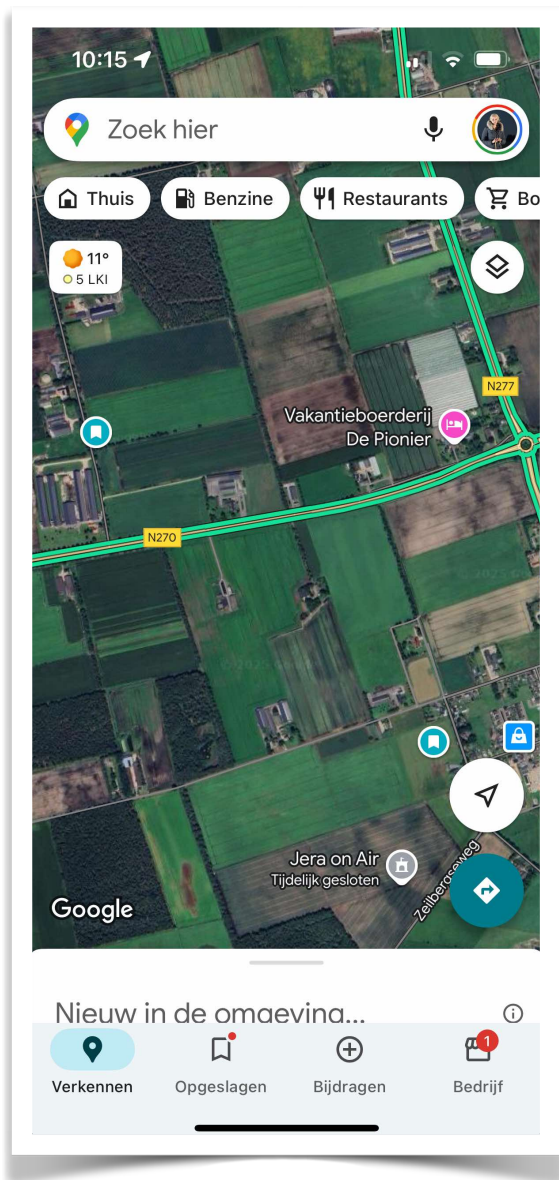

Competition Locations & Parking Information ENC 2025

Welcome to our event! Below are the details of the three competition fields, including parking and general guidelines. Please read carefully to ensure a smooth and respectful experience for everyone.

Field 1 - Main Field with Live Stream (Road: Meerselsepeel,, Ysselsteyn)

- This is the main competition field where live streaming will take place.
- **Parking:** You may park by the side of the road.

Field 2

- **Parking:** Park at the campsite across the road. Camping the Linde.
- **Facilities:** Toilets and other amenities are kindly provided by camping De Linde.
- **Location: (Haag, Merselo)**

Field 3

- **Parking:** Park between the trees, but please ensure you do not block anyone's exit!
- **Location:** Ringweg , Ysselsteyn

Overall Layout

- The three fields are in close proximity to each other and near the main meeting location, **the Pionier**.
- **Location Reference:**

Important Guidelines

- **Dog Safety:** Keep a close eye on your dog when off-lead. The roads around the fields are in use, and traffic will be passing.
- **Respect the Landowners:** Our event is only possible thanks to the generosity of local farmers. Please pick up after your dog and respect their wishes.