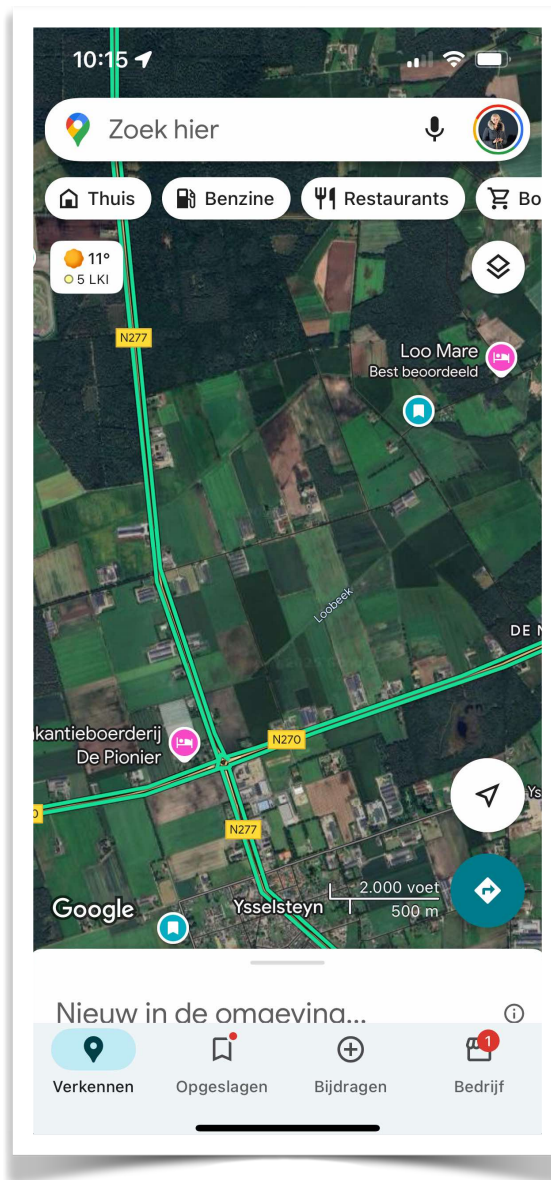

Field 1 - Main Field with Live Stream (Road: Meerselsepeel,, Ysselsteyn)

- This is the main competition field where live streaming will take place.
- **Parking:** You may park by the side of the road.

Field 2

- **Parking:** Park at the campsite across the road. Camping the Linde.
- **Facilities:** Toilets and other amenities are kindly provided by camping De Linde.
- **Location: (Haag, Merselo)**

Field 3

- **Parking:** Park between the trees, but please ensure you do not block anyone's exit!
- **Location:** Ringweg , Ysselsteyn

Overall Layout

- The three fields are in close proximity to each other and near the main meeting location, **the Pionier**.
- **Location Reference:**

Important Guidelines

- **Dog Safety:** Keep a close eye on your dog when off-lead. The roads around the fields are in use, and traffic will be passing.
- **Respect the Landowners:** Our event is only possible thanks to the generosity of local farmers. Please pick up after your dog and respect their wishes.