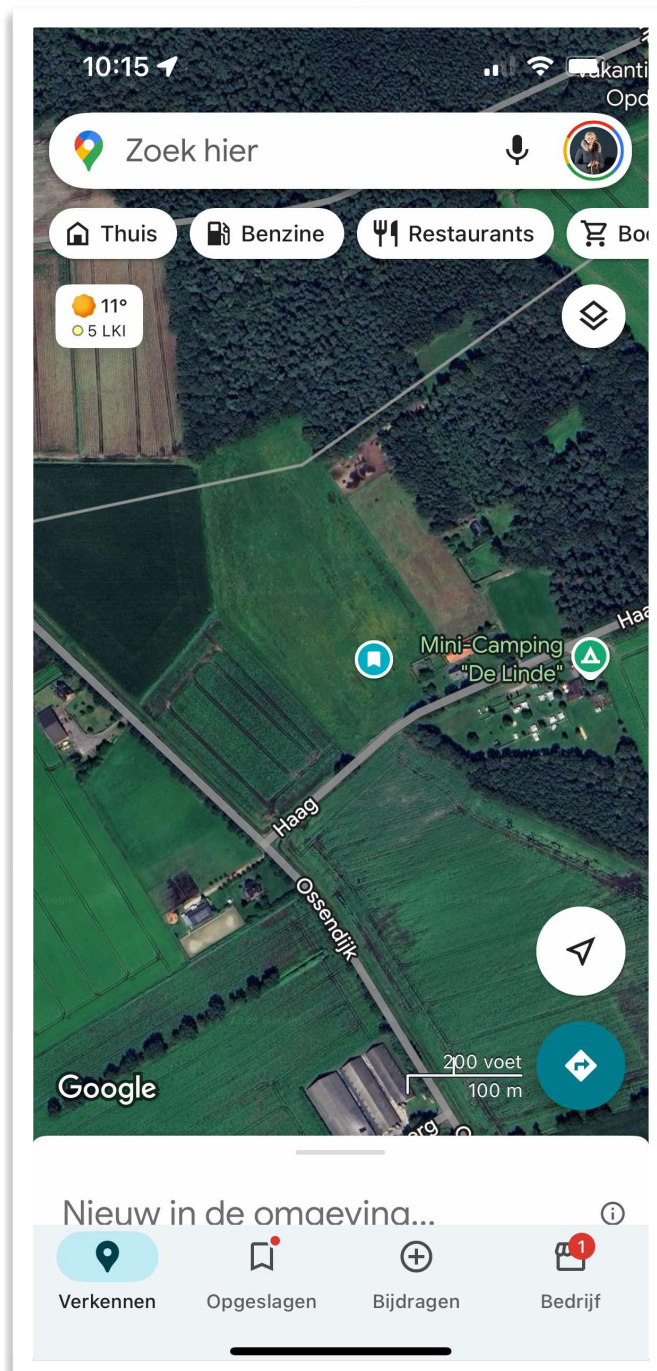

Competition Locations & Parking Information ENC 2025

Welcome to our event! Below are the details of the three competition fields, including parking and general guidelines. Please read carefully to ensure a smooth and respectful experience for everyone.

Field 1 - Main Field with Live Stream (Road: Meerselsepeel,, Ysselsteyn)

- This is the main competition field where live streaming will take place.
- **Parking:** You may park by the side of the road.

Field 2

- **Parking:** Park at the campsite across the road. Camping the Linde.
- **Facilities:** Toilets and other amenities are kindly provided by camping De Linde.
- **Location: (Haag, Merselo)**

Field 3

- **Parking:** Park between the trees, but please ensure you do not block anyone's exit!
- **Location:** Ringweg , Ysselsteyn

Overall Layout

- The three fields are in close proximity to each other and near the main meeting location, **the Pionier**.
- **Location Reference:**

Important Guidelines

- **Dog Safety:** Keep a close eye on your dog when off-lead. The roads around the fields are in use, and traffic will be passing.
- **Respect the Landowners:** Our event is only possible thanks to the generosity of local farmers. Please pick up after your dog and respect their wishes.